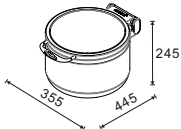

SUNNEX[®]

ROMA

Versatile Chafer

VERSATILE CHAFER - ROMA

W20-1102T
Rectangular 1/1 size
8.5L food pan

W20-2302T
Square 2/3 size
5.5L food pan

W20-2802T
Soup Station
10L bain marie

W20-3602T
Round 36cm
6.8L food pan