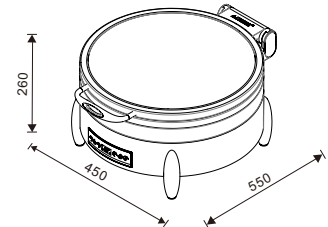

Soup W07-2802B

Soup W07-2803B

Soup W07-2804B

Soup W07-2805B

W20-1102T
Rectangular 1/1 size
8.5L food pan

W20-1102T + W07-1101B

W20-1102T + W07-1102B

W20-2302T
Square 2/3 size
5.5L food pan

W20-2302T + W07-2301B

W20-2302T + W07-2302B

W20-1102T + W07-1103B

W20-1102T + W07-1104B

W20-1102T + W07-1105B

W20-2302T + W07-2303B

W20-2302T + W07-2304B

W20-2302T + W07-2305B

W20-3602T
Round 36cm
6.8L food pan

W20-3602T+W07-3601B

W20-3602T+W07-3602B

W20-2802T
Soup Station
10L bain marie

W20-2802T + W07-2801B

W20-2802T + W07-2802B

W20-3602T+W07-3603B

W20-3602T+W07-3604B