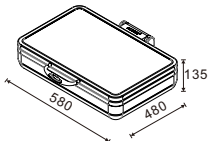

SUNNEX[®]

ROMA

Versatile Chafer

VERSATILE CHAFER - ROMA

W20-1102T
Rectangular 1/1 size
8.5L food pan

W20-2302T
Square 2/3 size
5.5L food pan

W20-2802T
Soup Station
10L bain marie

W20-3602T
Round 36cm
6.8L food pan