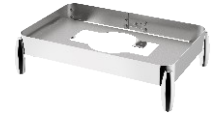

Optional Frames

Electric frame with ball shaped feet

Integrated 900W high-power electric heating plate, OLED digital temperature control

1/1 W07-1101B

Electric frame with olive shaped legs

Integrated 900W high-power electric heating plate, OLED digital temperature control

1/1 W07-1102B

Frame for electric heating plate

Equipped with bracket for positioning of electric heating plate

1/1 W07-1103B

Multi-function frame with olive shaped alloy legs

Good for use with fuel holder, electric heating mug, electric heating plate

1/1 W07-1104B

Multi-function frame with curved alloy legs

Good for use with fuel holder, electric heating mug, electric heating plate & small induction heater

1/1 W07-1105B

2/3 W07-2301B

2/3 W07-2302B

2/3 W07-2303B