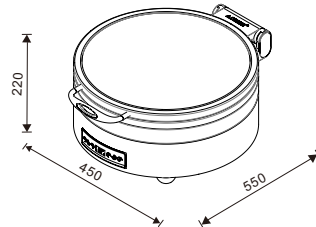

Soup W07-2802B

Soup W07-2803B

Soup W07-2804B

Soup W07-2805B

W20-1102T
Rectangular 1/1 size
8.5L food pan

W20-1102T + W07-1101B

W20-1102T + W07-1102B

W20-2302T
Square 2/3 size
5.5L food pan

W20-2302T + W07-2301B

W20-2302T + W07-2302B

W20-1102T + W07-1103B

W20-1102T + W07-1104B

W20-1102T + W07-1105B

W20-2302T + W07-2303B

W20-2302T + W07-2304B

W20-2302T + W07-2305B

W20-3602T
Round 36cm
6.8L food pan

W20-3602T+W07-3601B

W20-3602T+W07-3602B

W20-2802T
Soup Station
10L bain marie

W20-2802T + W07-2801B

W20-2802T + W07-2802B

W20-3602T+W07-3603B

W20-3602T+W07-3604B