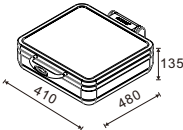

SUNNEX[®]

ROMA

Versatile Chafer

VERSATILE CHAFER - ROMA

W20-1102T
Rectangular 1/1 size
8.5L food pan

W20-2302T
Square 2/3 size
5.5L food pan

W20-2802T
Soup Station
10L bain marie

W20-3602T
Round 36cm
6.8L food pan